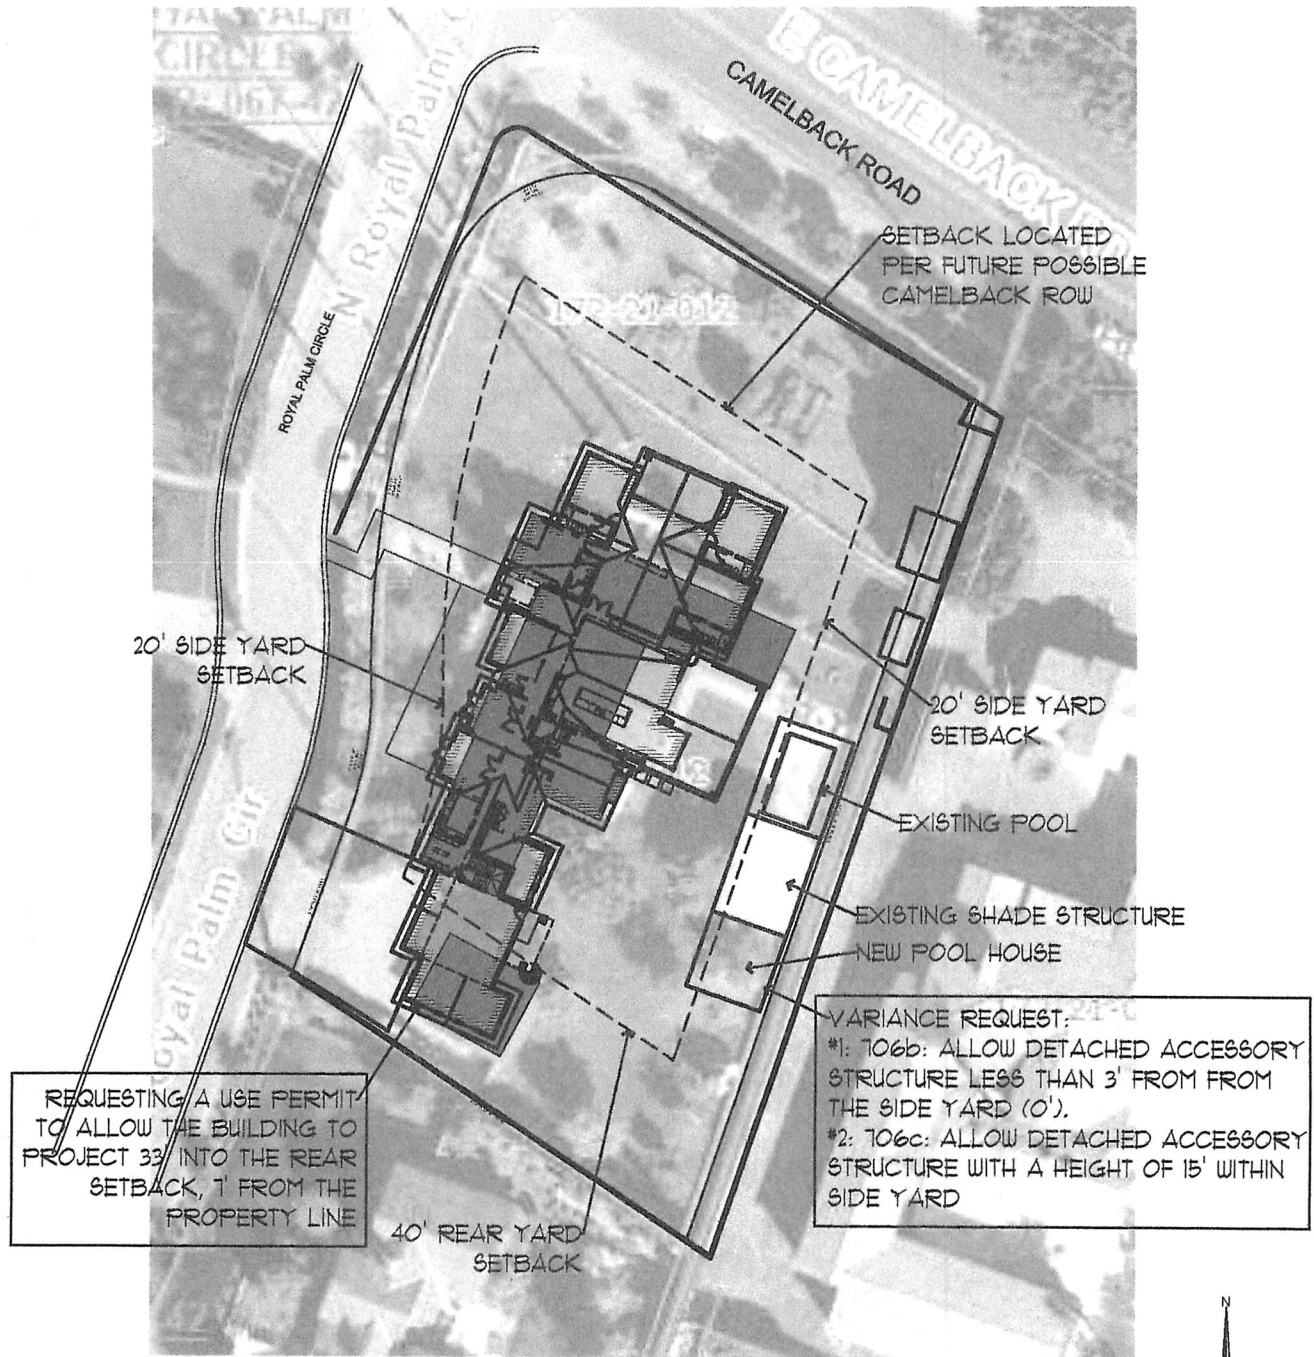

TIRONE RESIDENCE

VARIANCE REQUEST EXHIBIT

SITE PLAN

SCALE: 1"=50'-0"